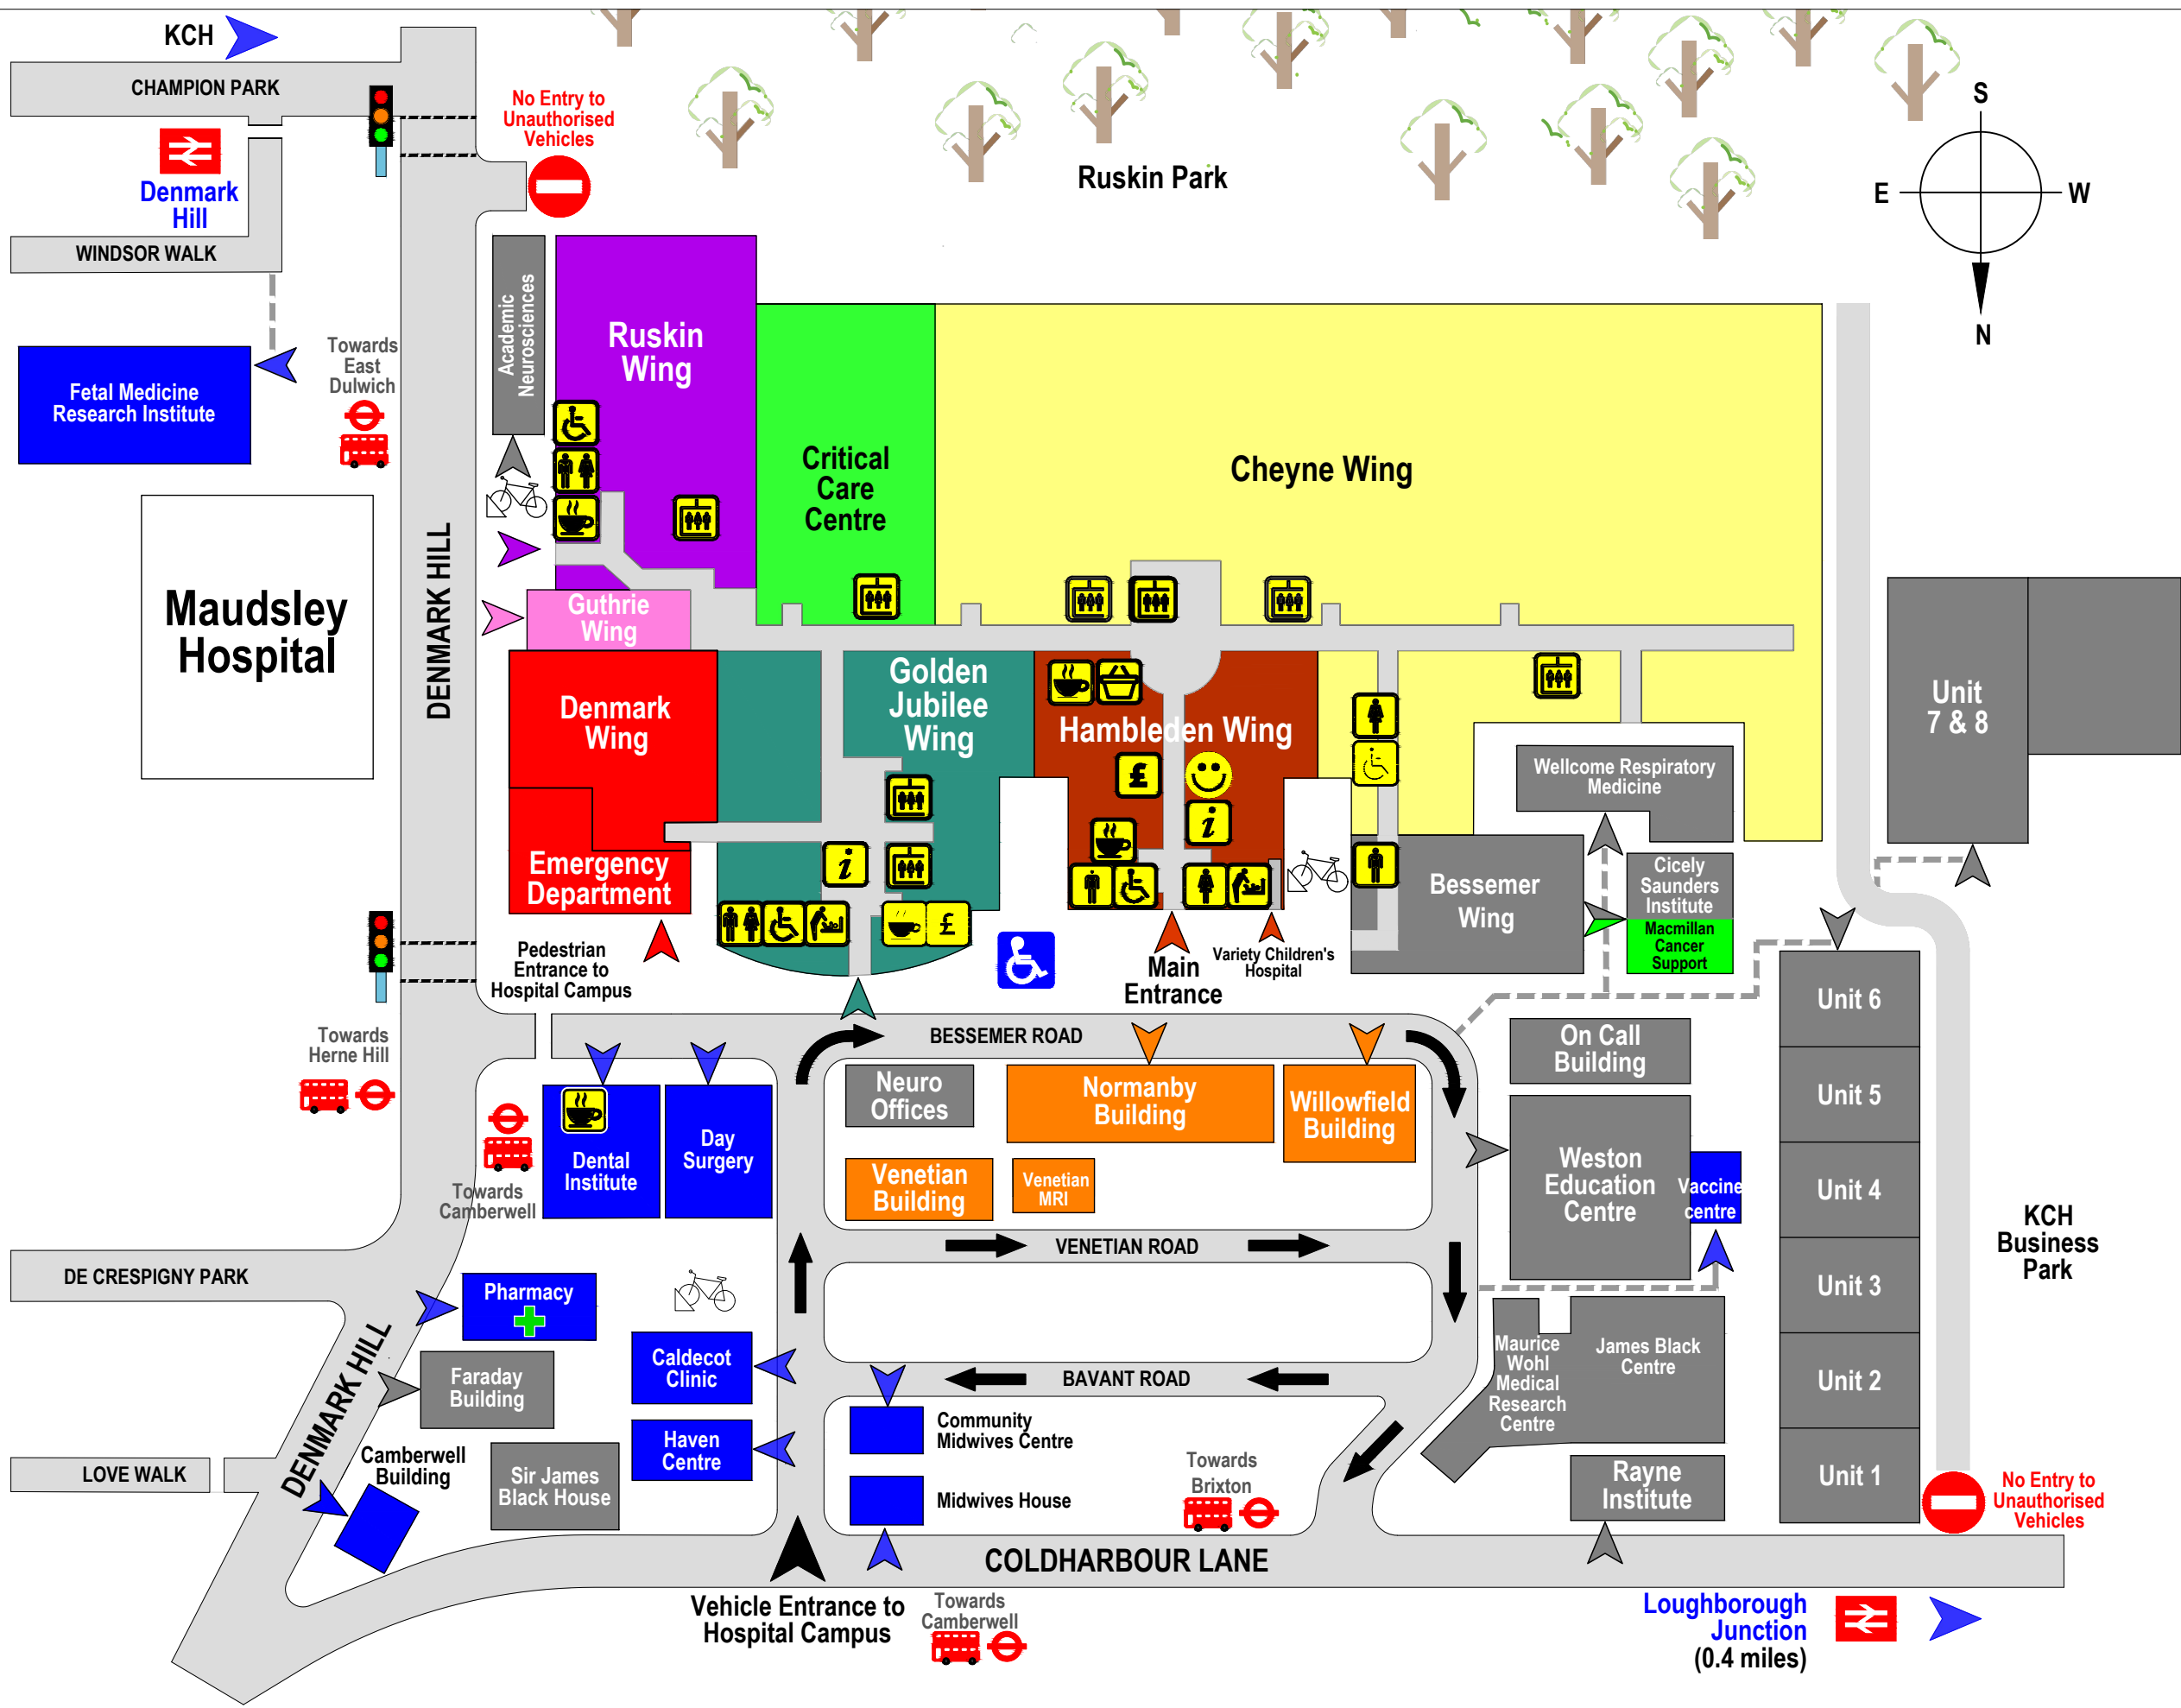

Welcome to King's College Hospital

King's College Hospital
NHS Foundation Trust

- Baby Changing Facility
- Coffee Shop
- Cash Machine
- Food Shop
- Information Desk
- Lift
- Patient Advice & Liaison
- Stairs
- WC - Accessible
- WC - Male Only
- WC - Female Only
- WC - Both
- Accessible Parking
- Bicycle Parking
- Bus Stop
- Entry Arrow

No Smoking
It is against the law to
smoke on these premises